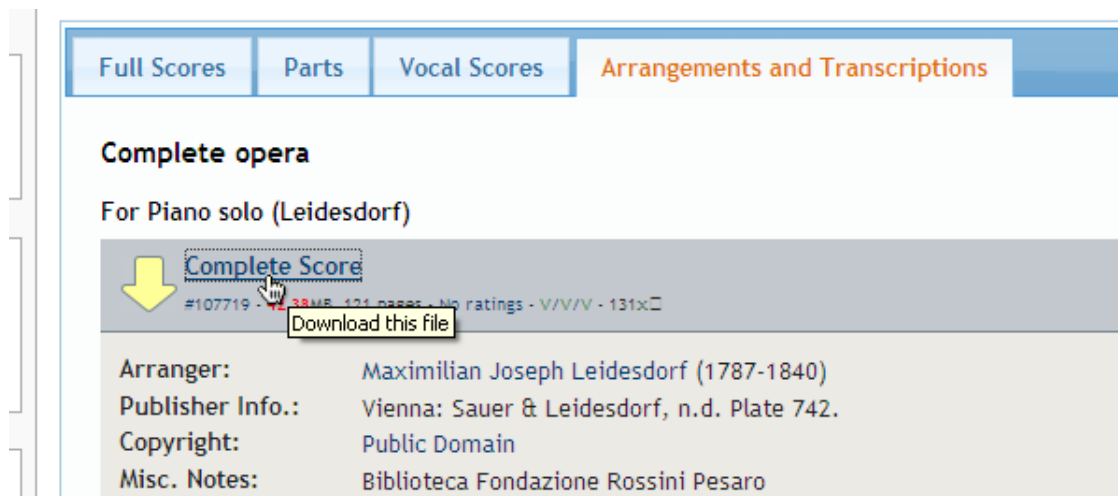

### Linking to IMSLP Scores

It is easy to link to scores in the IMSLP / Petrucci Music Library, and it is simpler and quicker than downloading them and uploading them into Moodle.

Go to the IMSLP website <http://imslp.org/wiki/>

Locate the score that you require.

Right click [Windows] or control click [Mac] on the link and select Copy Shortcut (Internet Explorer) or Copy Link Location (Firefox) or Copy Link Address (Chrome) or Copy Link (Safari)