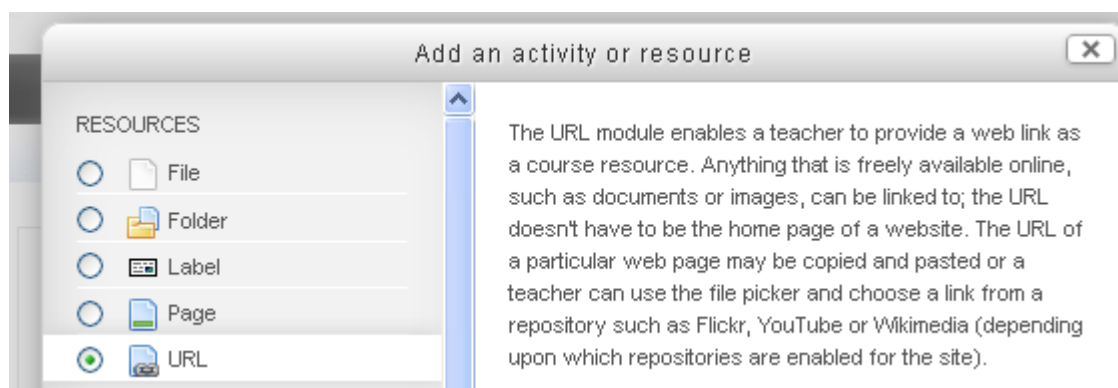

Select 'URL' from the 'Add an activity or resource' pop-up and click the 'Add' button at the bottom.